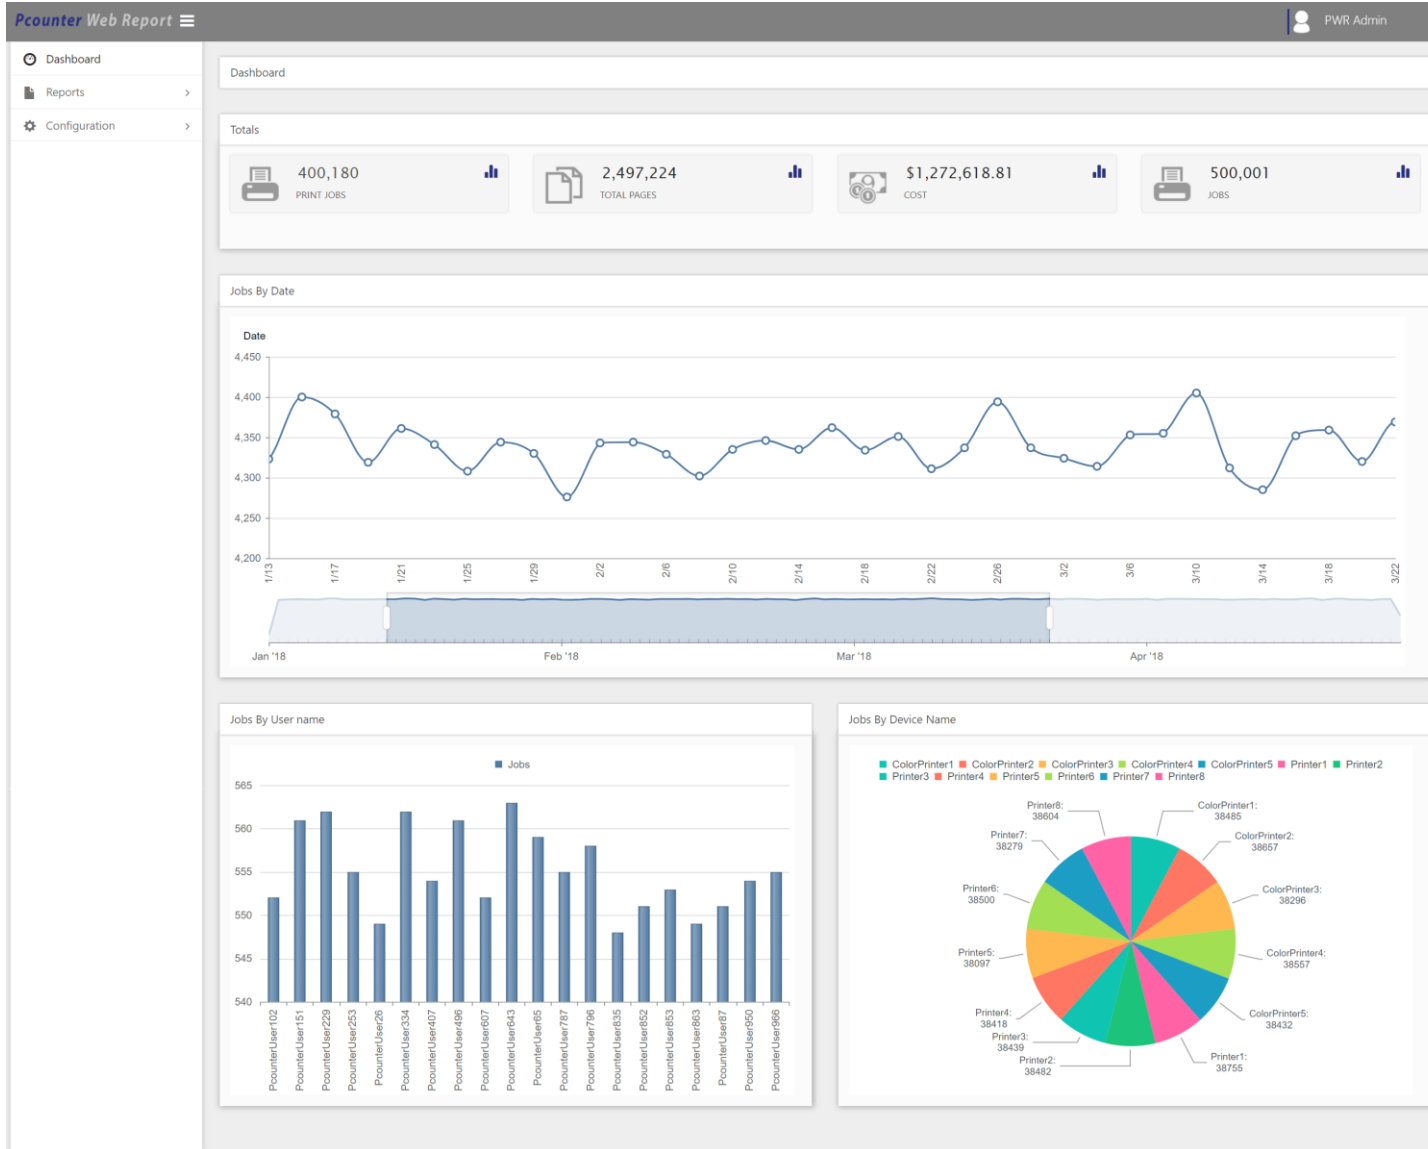

Pcounter Web Report 4

Modernized HTML5 web interface
(no Silverlight)

Supports latest Pcounter versions
(including 3.x generation)

Comes with its own embedded
MS SQL localDB instance for smaller
Installations.

Can be hosted on customer MS SQL
and IIS server, either on-premise or
on cloud.

Pcounter Web Report 4

Create single page summary reports, detail reports, or both

Pcounter Web Report 4

Simple but powerful report builder

Pcounter Web Report PWR Admin

Dashboard | Reports | All Reports | Configuration

New Report Save Changes

General | Select Fields | Dates | Sort and Filter | Schedule | **Charts**

Bar Chart

Value:

Category:

Line Chart