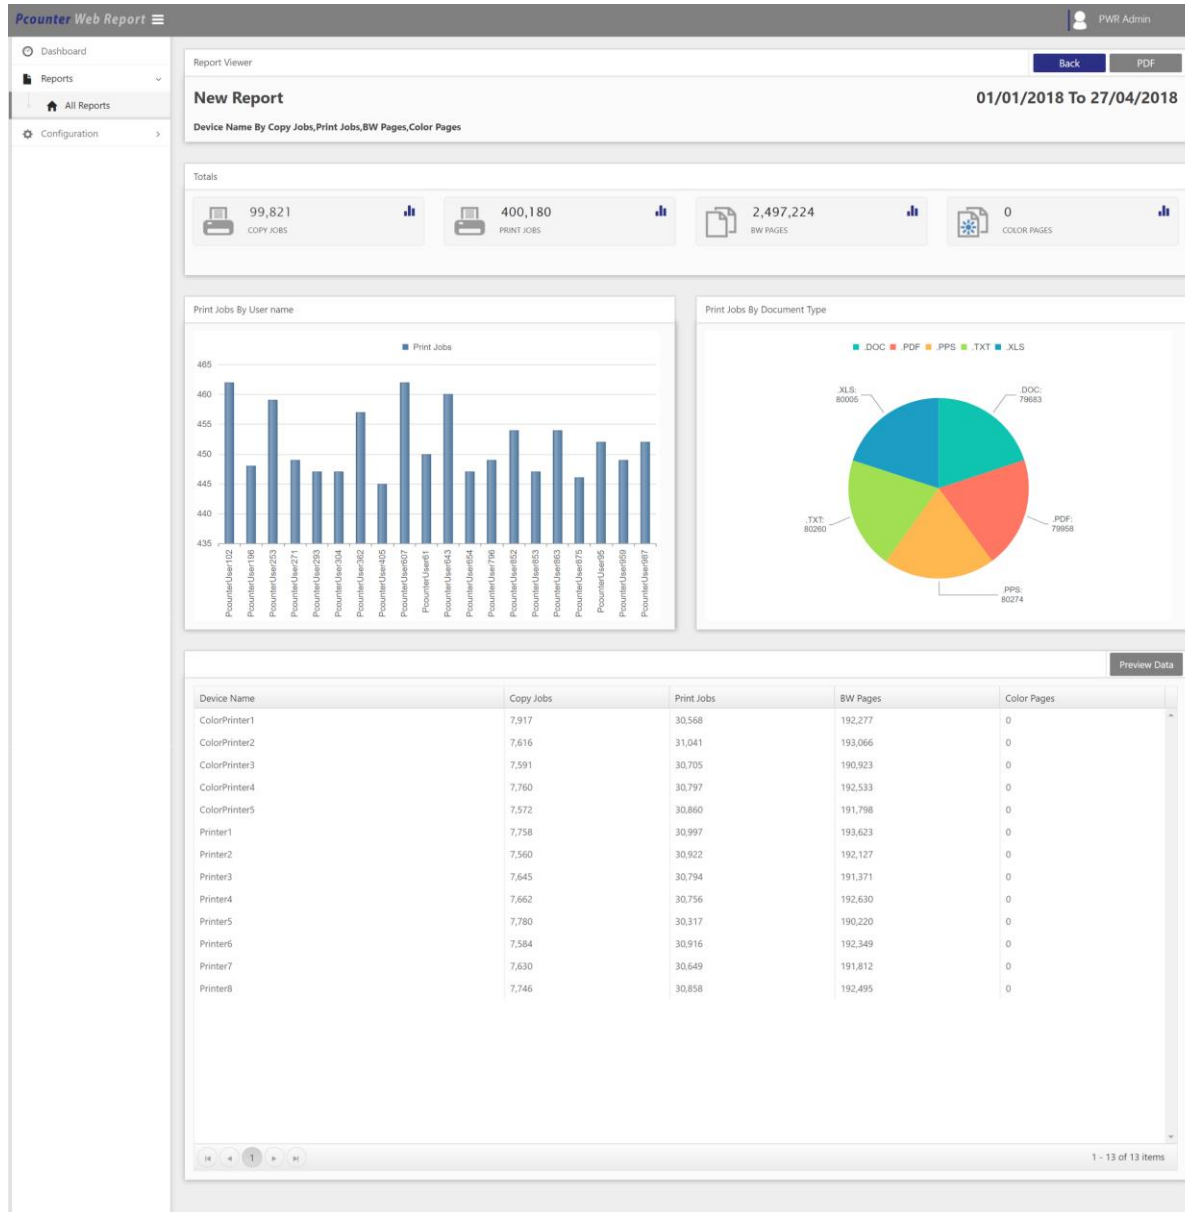

Pcounter Web Report 4

Modernized HTML5 web interface
(no Silverlight)

Supports latest Pcounter versions
(including 3.x generation)

Comes with its own embedded
MS SQL localDB instance for smaller
Installations.

Can be hosted on customer MS SQL
and IIS server, either on-premise or
on cloud.

Pcounter Web Report 4

Create single page summary reports, detail reports, or both

Pcounter Web Report 4

Simple but powerful report builder

Pcounter Web Report PWR Admin

Dashboard | Reports | All Reports | Configuration

New Report Save Changes

General | Select Fields | Dates | Sort and Filter | Schedule | **Charts**

Bar Chart

Value:

Category:

Line Chart