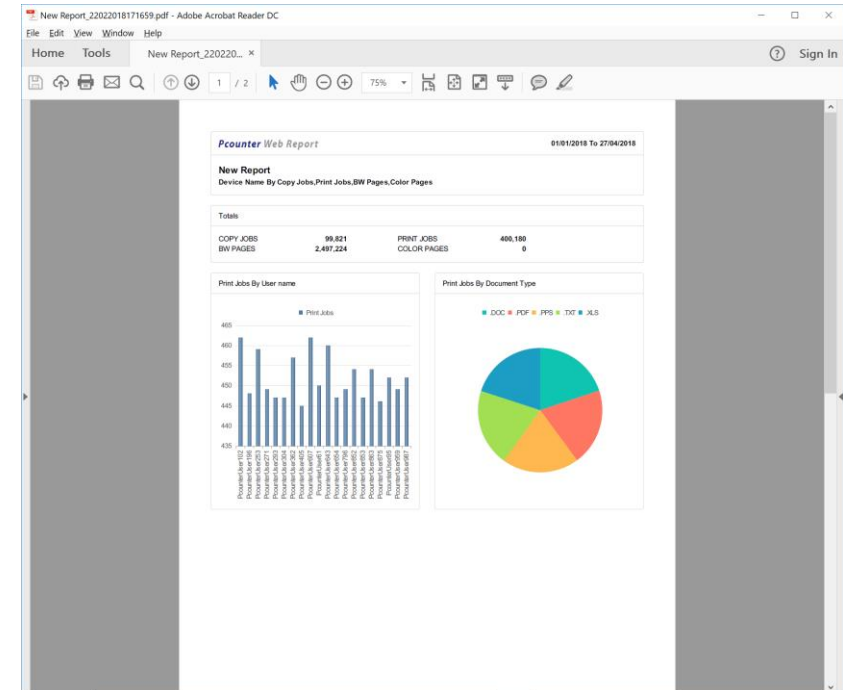

Pcounter Web Report 4

Modernized HTML5 web interface
(no Silverlight)

Supports latest Pcounter versions
(including 3.x generation)

Comes with its own embedded
MS SQL localDB instance for smaller
Installations.

Can be hosted on customer MS SQL
and IIS server, either on-premise or
on cloud.

Pcounter Web Report 4

Create single page summary reports, detail reports, or both

Pcounter Web Report 4

Simple but powerful report builder

Pcounter Web Report PWR Admin

Dashboard | Reports | All Reports | Configuration

New Report Save Changes

General | Select Fields | Dates | Sort and Filter | Schedule | **Charts**

Bar Chart

Value:

Category:

Line Chart